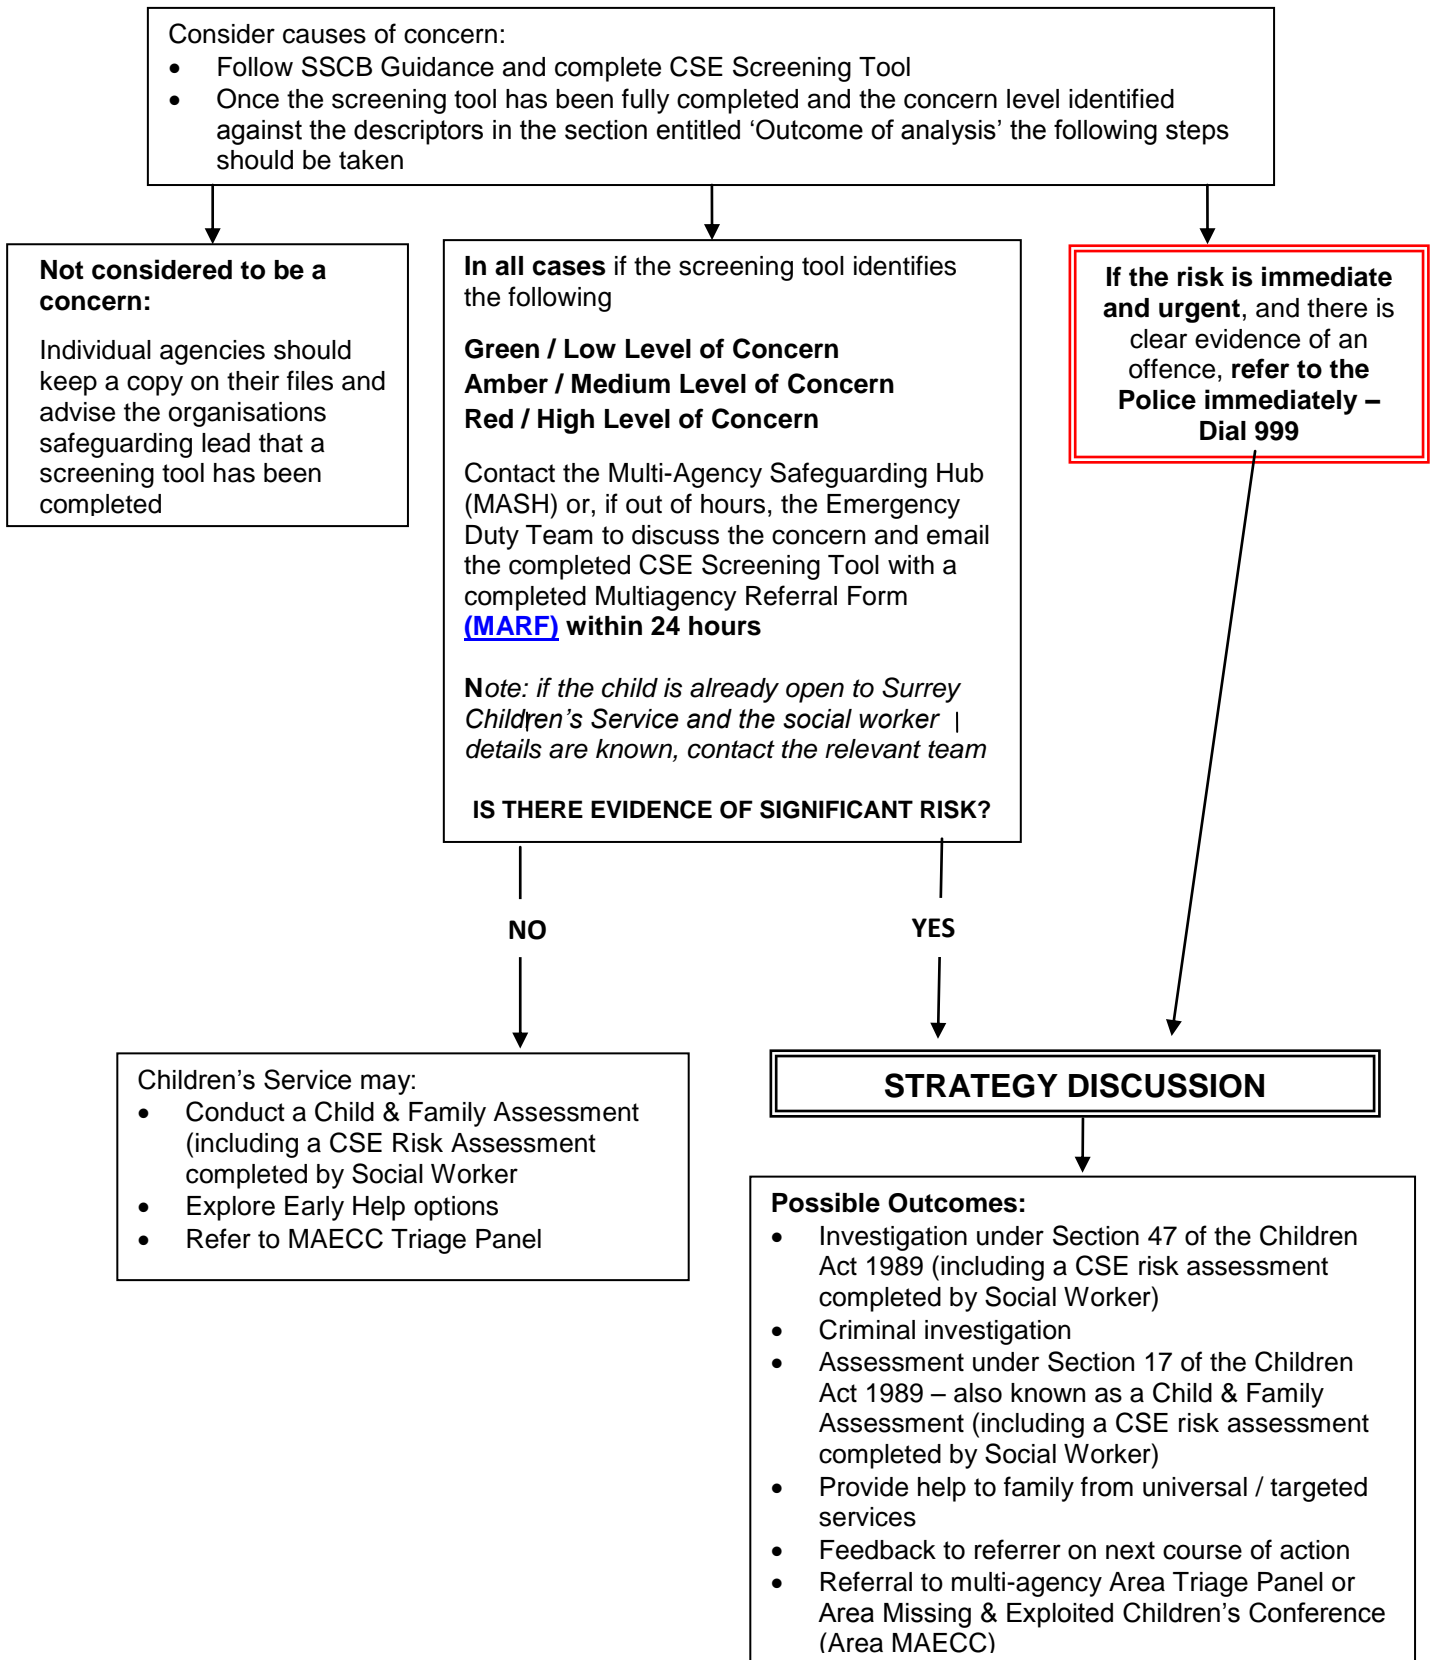

# CHILD SEXUAL EXPLOITATION (CSE) FLOWCHART (FOR USE BY ALL AGENCIES)

<b>MASH (Multi-agency Safeguarding Hub)</b>	<b>0300 470 9100</b>	mash@surreycc.gov.uk
<b>Emergency Duty Team</b>	<b>01483 517898</b>	<a href="mailto:Duty_Team_Emergency/SSD/SCC@SCC">Duty Team Emergency/SSD/SCC@SCC</a>